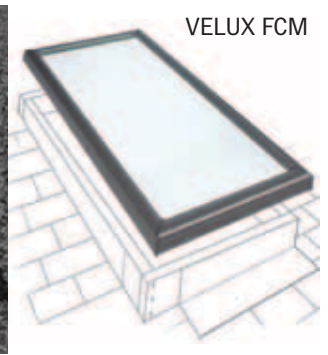

Custom Curb Mounted Skylights

FCM | Fixed Curb Mount

Curb mounted skylights provide a quick and easy solution for replacing plastic bubbles with quality glass VELUX skylights. Switching from existing acrylic bubble skylights to VELUX FCM skylights can save you hundreds of dollars in energy costs each year.

The custom FCM curb mounted fixed skylight works with all types of site-built curbs, whether they're slightly out-of-square, pre-existing, or surrounded by unusually thick flashing and roofing material.

Heavy-duty construction ensure the FCM skylight is built to withstand the installation process, as well as harsh weather conditions.

IMPORTANT CHANGE! See diagram before ordering

FCM | Pricing

Maximum skylight clearance	18 ¾	19 - 26 ½	26 ¾	27 - 34 ½	34 ¾	35 - 38 ½	38 ¾	39 - 44 ¾	45 - 50 ½	50 ¾
	$	$	$	$	$	$	$	$	$	$
18 ¾ - 26 ½	420	420	425	455	480	490	510	535	555	570
26 ¾	420	420	FCM 2222	450	465	480	FCM 3422	520	545	FCM 2246
27 - 34 ½	460	460	465	485	510	520	540	560	585	595
34 ¾	FCM 1430	485	FCM 2230	510	FCM 3030	540	560	575	600	FCM 4630
35 - 38 ½	490	490	495	520	540	560	570	585	610	620
38 ¾	510	510	FCM 2234	540	560	570	FCM 3434	600	620	630
39 - 44 ¾	540	540	545	560	585	595	600	620	630	640
45 - 50 ½	560	560	565	595	600	610	620	630	640	650
50 ¾	FCM 1446	570	FCM 2246	600	FCM 3046	620	630	640	650	FCM 4646
51 - 55 ¼	585	585	590	610	620	630	640	650	675	700
55 ½ - 60 ¾	610	610	615	620	620	640	650	660	715	740
61 - 72	640	640	645	650	655	660	675	715	780	825

All sizes are outside curb dimensions. All pricing is for the Comfort glass option.
For pricing on ComfortPlus and EnergyPlus glass & additional sizing please call 1 800-888-3589.

FCM custom sizes

NEW Available to a maximum skylight clearance of 18 ¾" – 50 ¾" wide by 18 ¾" – 72" long.

NEW VELUX will build an FCM to the exact maximum skylight clearance to fit over curb with accommodation for flashing and underlayment. Add tolerance to maximum skylight clearance for ease of fit.

5 Week Delivery.

Maximum skylight clearance