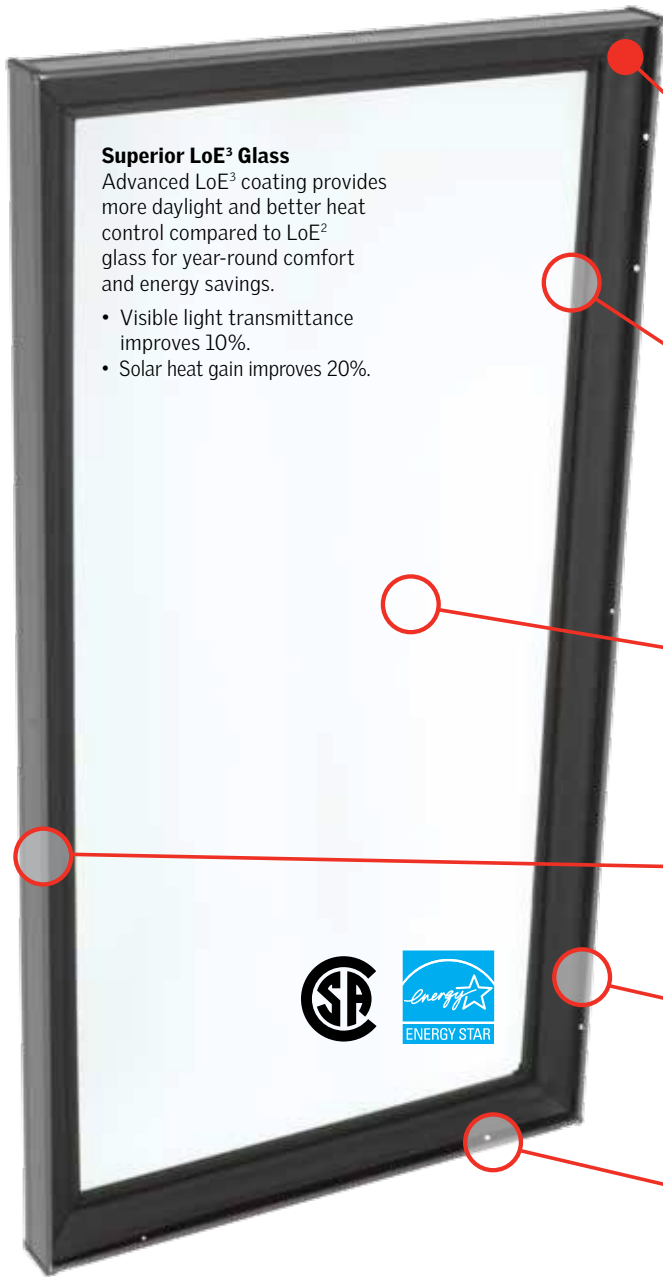

Curb Mounted Skylights

FCM | Fixed Curb Mount

**SPECIAL
\$100 OFF**
ON ALL FCM
SOLAR BLINDS

Superior LoE³ Glass

Advanced LoE³ coating provides more daylight and better heat control compared to LoE² glass for year-round comfort and energy savings.

- Visible light transmittance improves 10%.
- Solar heat gain improves 20%.

Corner key design eliminates water hazards.

Dual gasket system seals to the curb, preventing water and air infiltration.

Durable tempered LoE³ glass offers incredible protection from hail damage.

Neutral grey colour, the choice of consumers and builders, blends with most roof shapes and colours.

Durable aluminum frame for long life on the roof in extreme climates.

Exterior fasteners save time and eliminate the need to enter into a home.