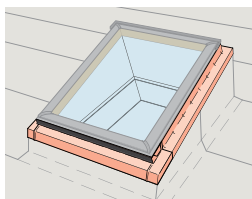

Other features

Neutral grey colour and curved profiles blend with houses of today and past.

Low profile makes it more architecturally pleasing.

No cladding screws and only one piece to remove during installation for less time and greater simplicity while installing the skylight on the roof.

Truss series deck mounted skylights

Truss series skylights are designed specifically to work with 24" on center truss roofs.

* Includes adhesive underlayment ** Includes keypad
 † Power supply required & keypad or remote.
 †† Special order - allow 6-8 weeks for delivery
 Additional keypads and power supply may be required depending on layout.
 VSE/VS/FS: Special order - Copper cladding, natural wood frame and special glazings available - Call for pricing.

‡Lead time is an additional 3-5 days for pre-installed blinds.

Flat or Low Slope Counter Flashing | Pricing

- Used to install deck mount skylights on a flat or low slope roof
- Does not include required site built curb
- Visit www.velux.ca for complete curb construction guidelines or call VELUX